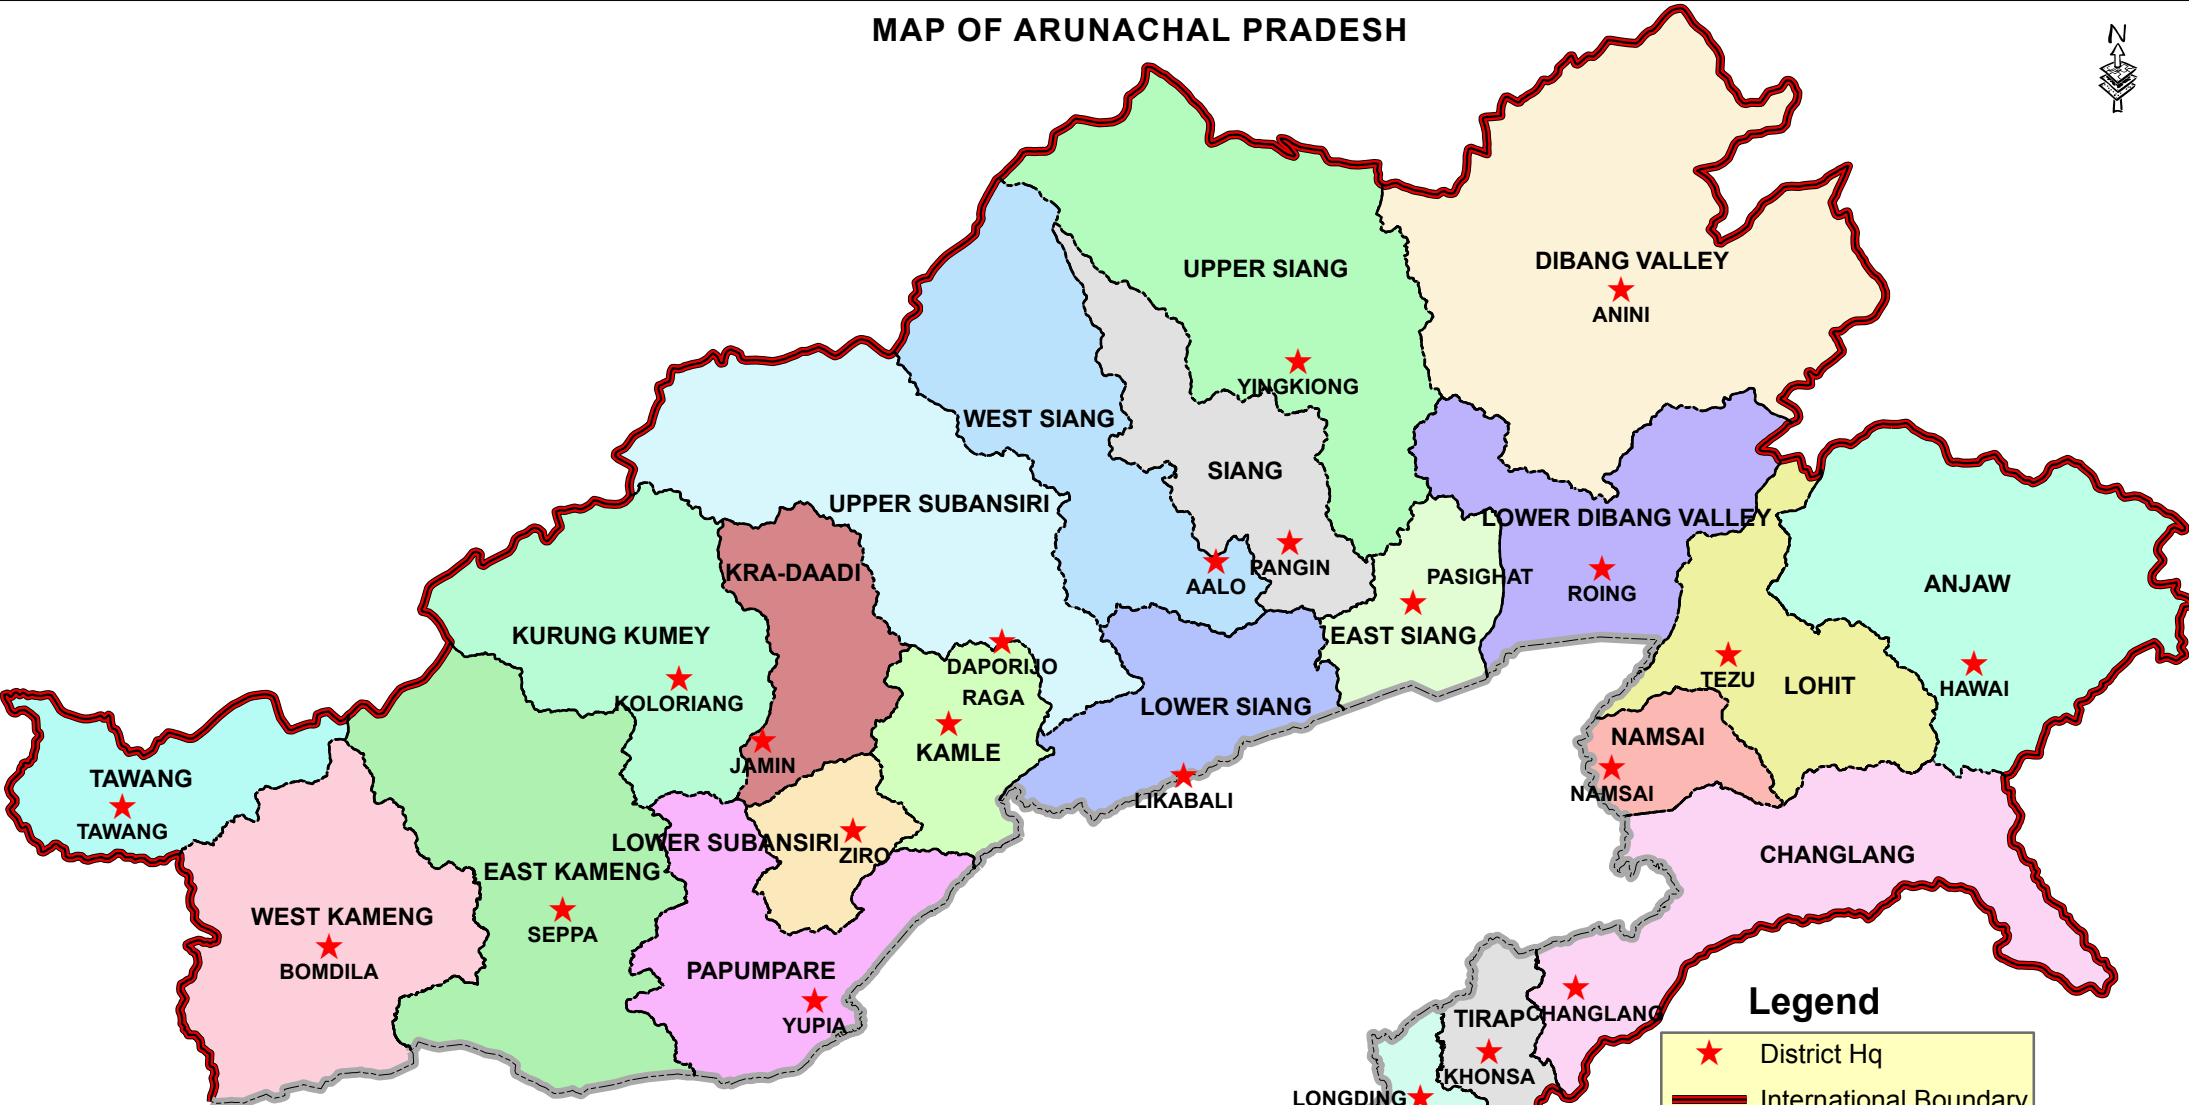

# MAP OF ARUNACHAL PRADESH

0 40 80 160 Kilometers

1:1,993,035

## Legend

- ★ District Hq
- International Boundary
- - - State Boundary
- · · District Boundary