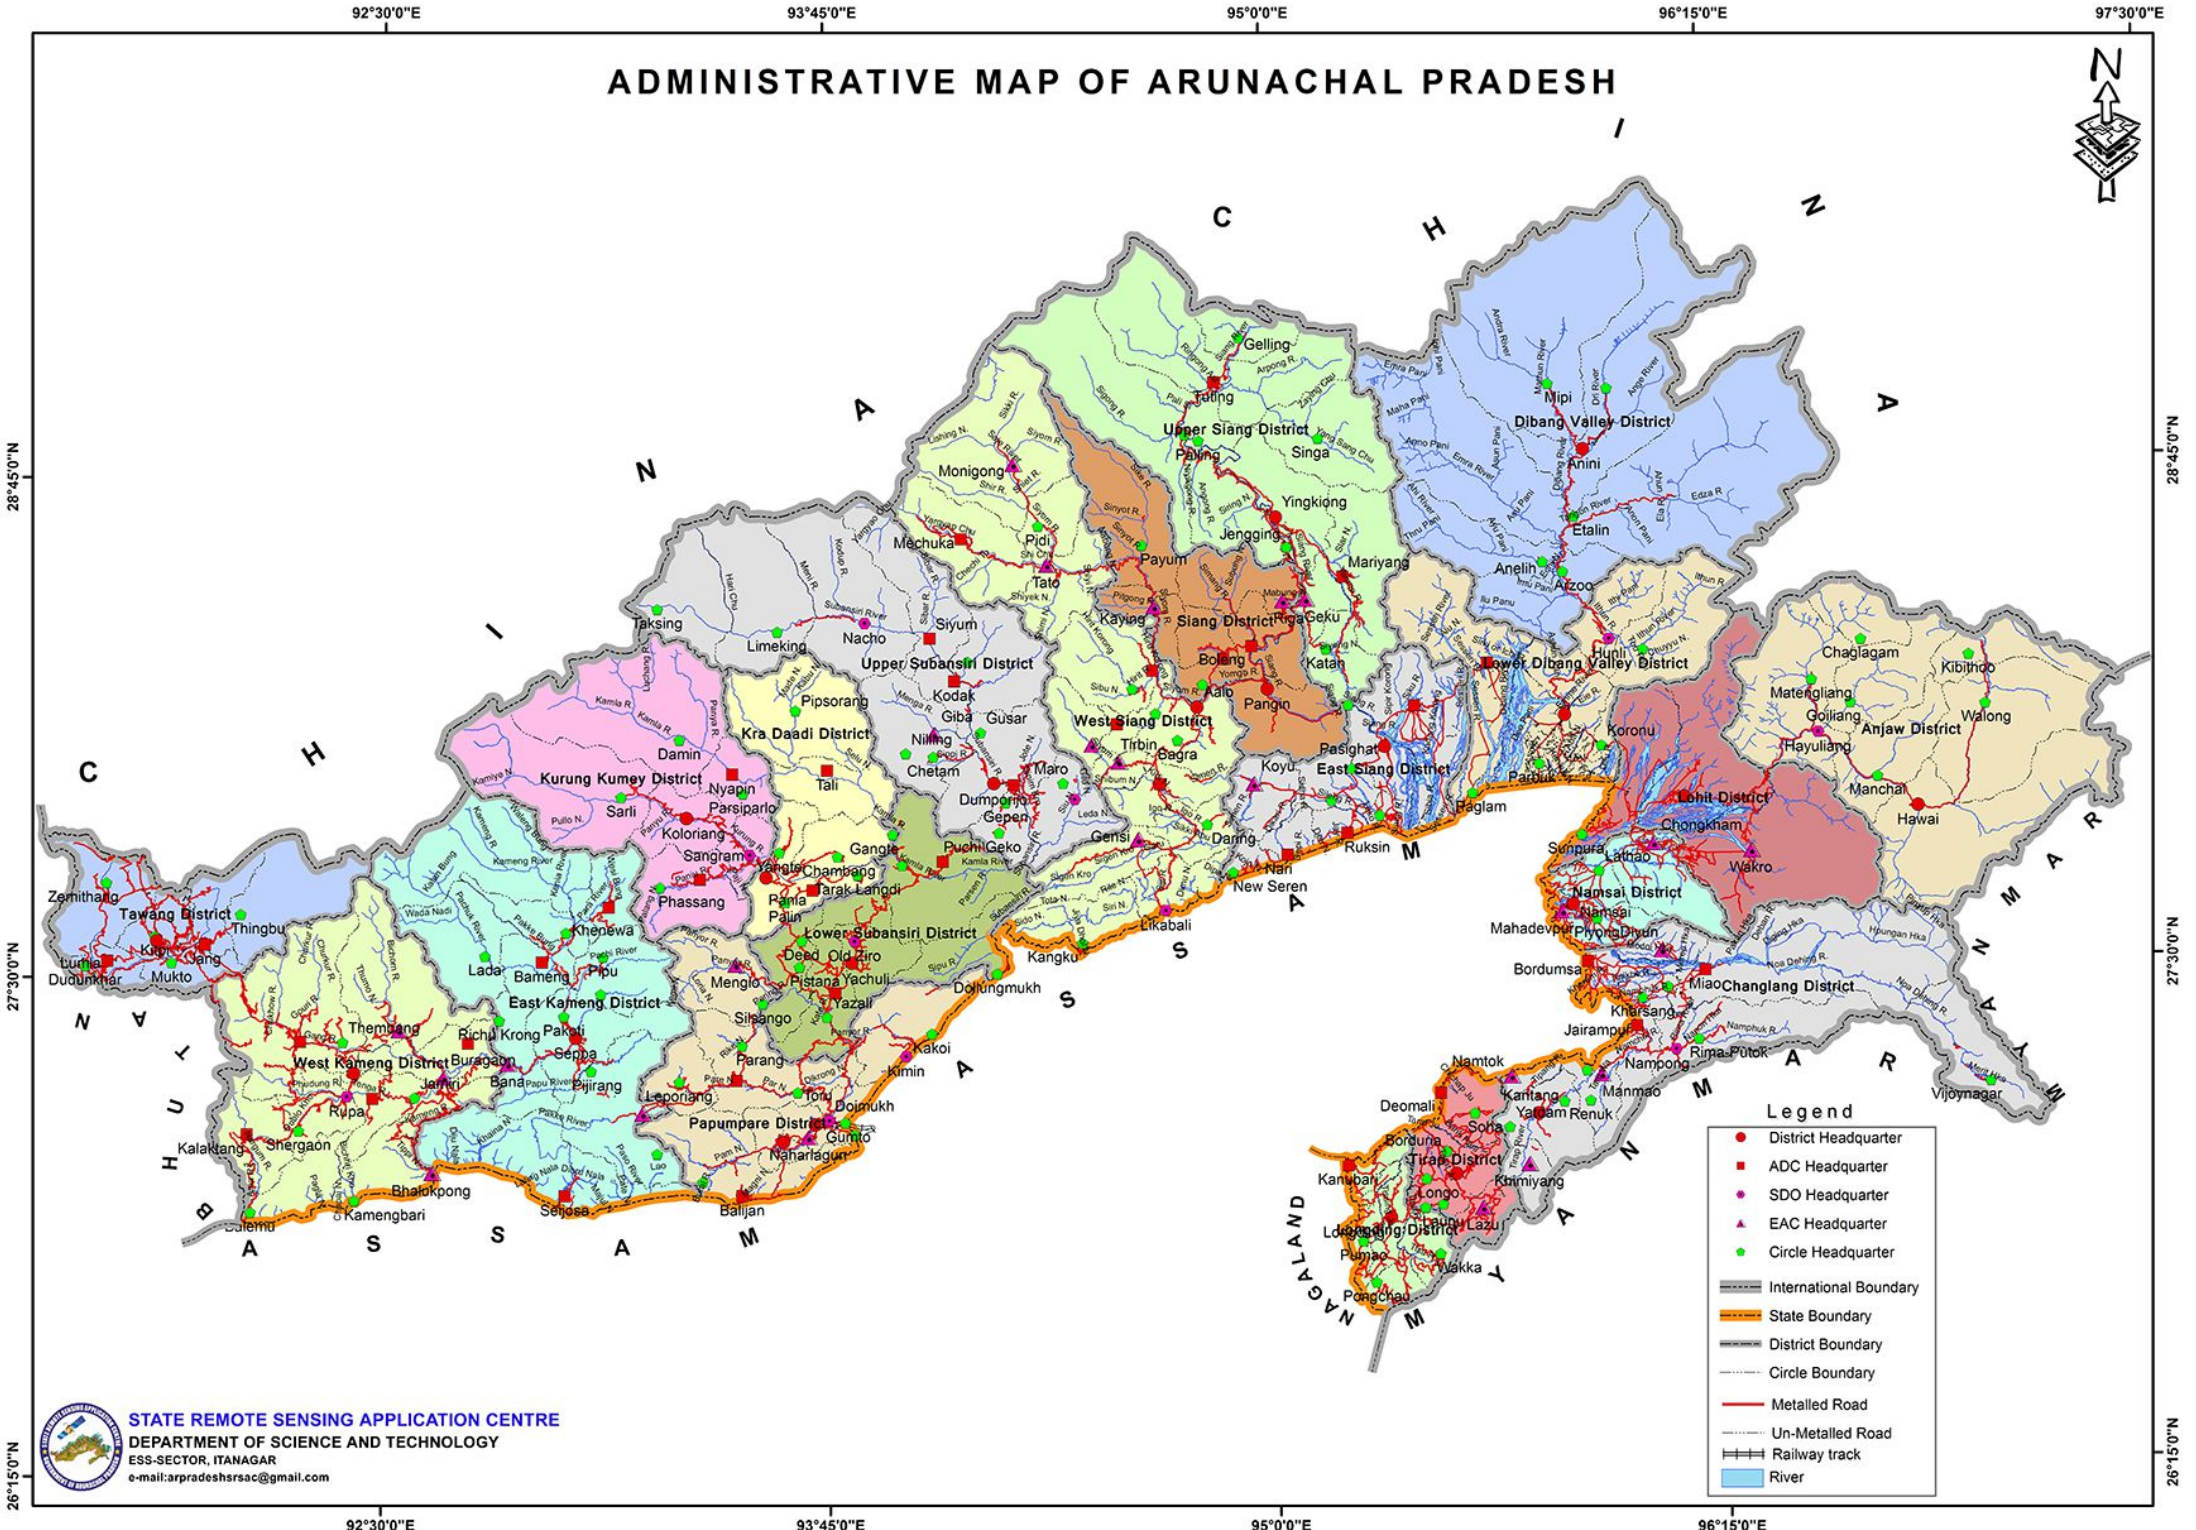

ADMINISTRATIVE MAP OF ARUNACHAL PRADESH

92°30'0"E 93°45'0"E 95°0'0"E 96°15'0"E 97°30'0"E

28°45'0"N 27°30'0"N 26°15'0"N

92°30'0"E 93°45'0"E 95°0'0"E 96°15'0"E